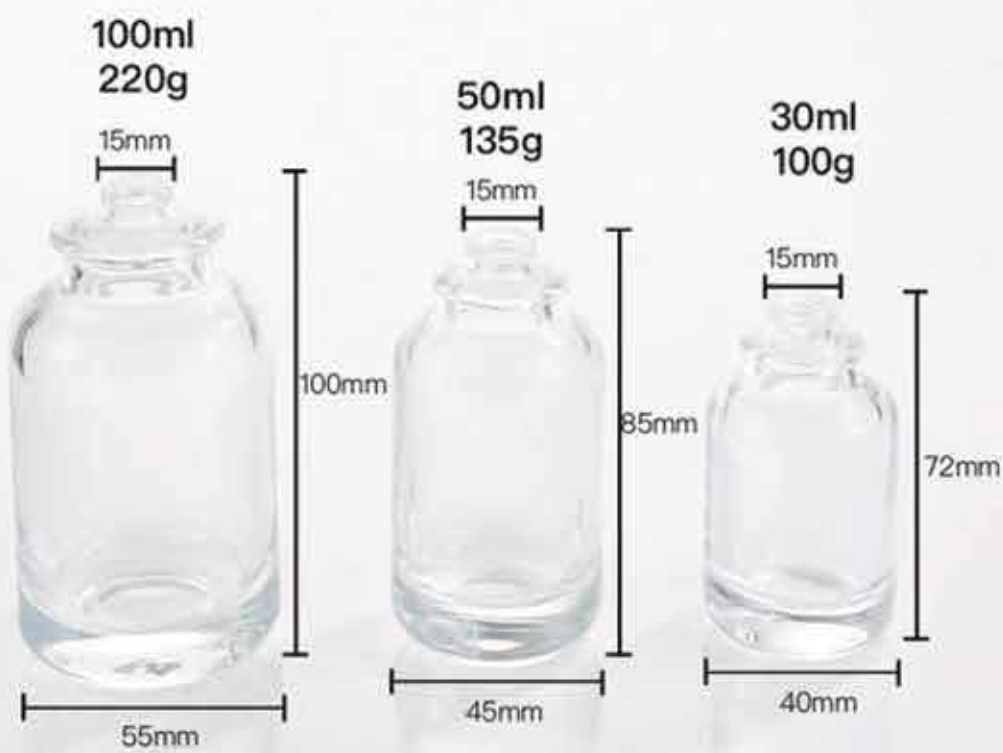

30ml 50ml 100ml
crimp bottles