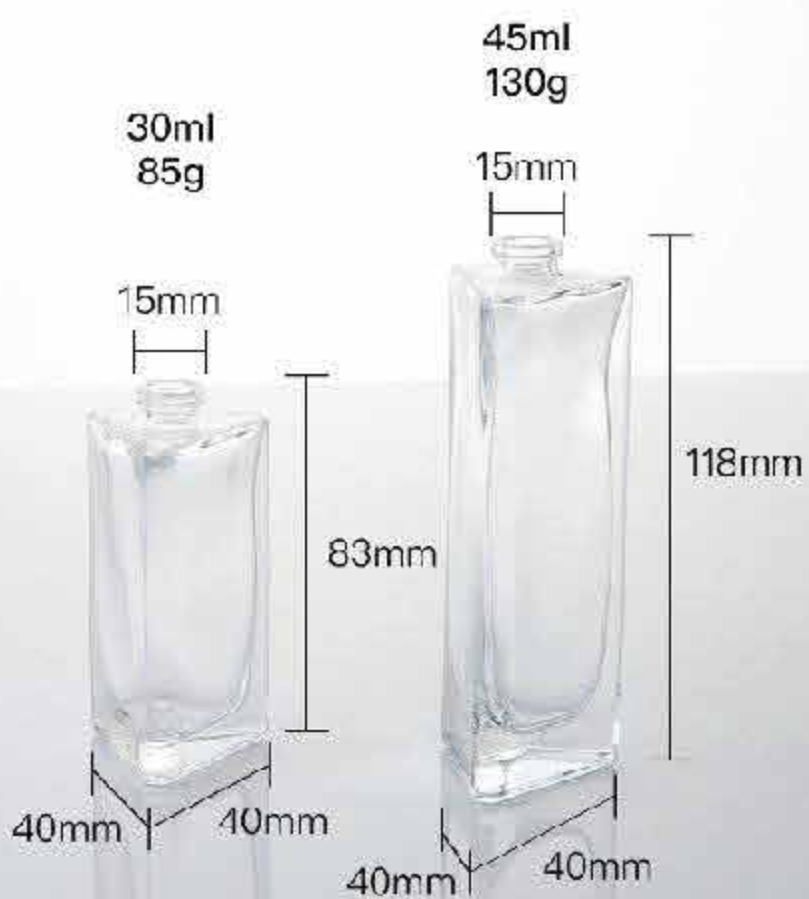

40mm

46mm

100ml
215g

108mm

57mm

58mm

50ml
180g

94mm

57mm

50mm

Crimp bottles
50ml 100ml

100ml 280g
crimp bottle

114mm

93mm

40mm

76mm

30ml 50ml 100ml
crimp bottles

30ml 140g
50ml 150g
100ml 300g
crimmp bottles

30ml 45ml
crimp bottles

30ml 50ml
crimp bottles

30ml
86g

90ml
245g

109mm

32mm 32mm