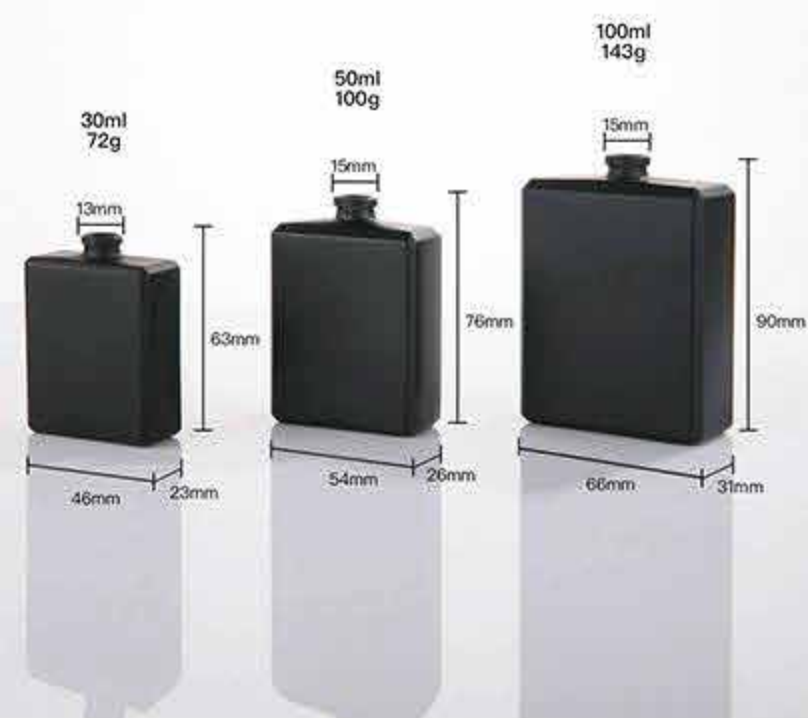

79mm

30mm

Crimp bottles

Crimp bottles
30ml

Crimp bottles
30ml

Crimp bottles
35ml

Crimp bottles
20ml 30ml 50ml

Crimp bottles
50ml 80ml 100ml