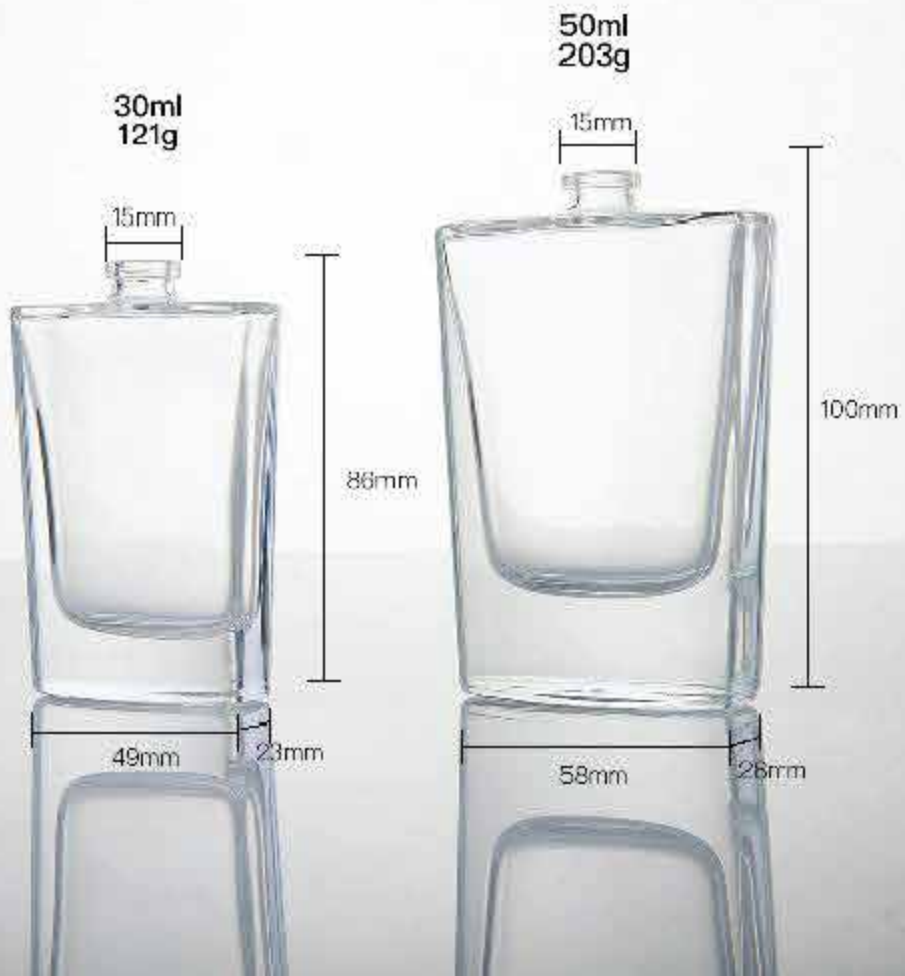

30ml 50ml
crimp bottles