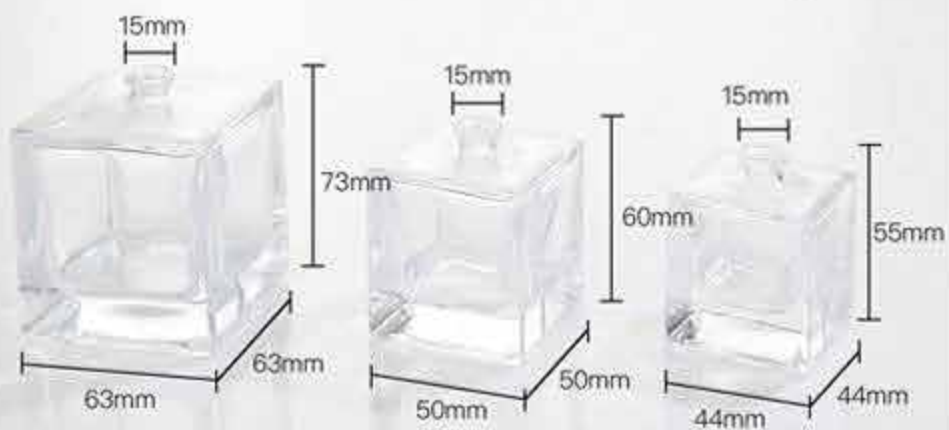

30ml 50ml
screw bottles

30ml 50ml 100ml
crimp bottles

30ml 50ml 100ml
crimp bottles

crimp bottles

100ml
325g

50ml
185g

30ml
130g

50ml 100ml
crimp bottles

100ml
334g

50ml 100ml
crimp bottles

100ml
331g

15mm

50ml
133g

15mm

94mm

74mm