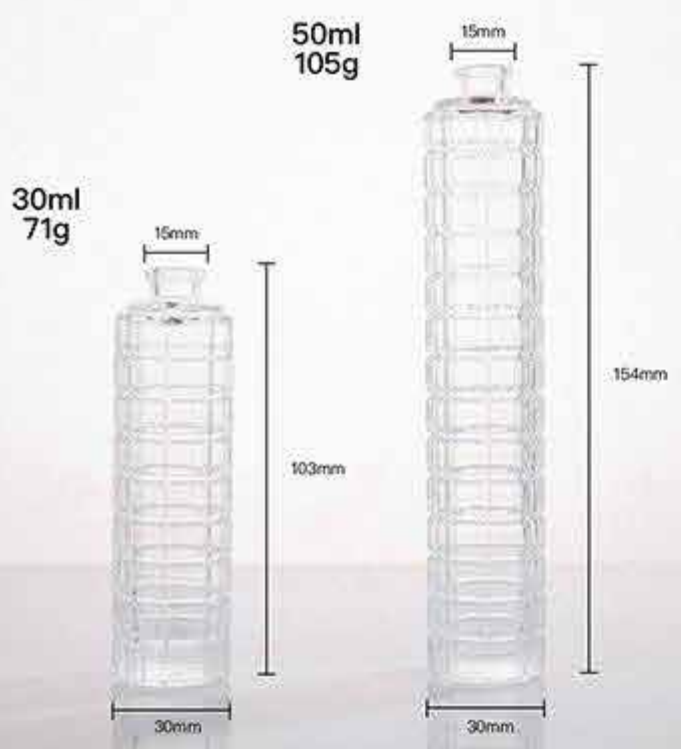

PERFUME BOTTLE

Crimp bottles

Crimp bottles

100ml
253g
54pcs/ctn
15kg/ctn
51*34*14cm

Crimp bottles

55ml
crimp bottle

55ml
222g

60pcs/14kg/ctn
SC1P6F0:45*30*12cm

Crimp bottles

80ml
285g

48pcs/14.5kg/ctn

Crimp bottles

30ml 50ml 100ml
crimp bottles

Crimp bottles
30ml 50ml 100ml

Crimp bottles
30ml 50ml

Crimp bottles
25ml 90ml

100ml
316g
53*30*13cm
45pcs/15.5kg/ctn

Crimp bottles

Crimp bottles
30ml 50ml 100ml

10ml
screw bottles

10ml
screw bottles

Crimp bottles
10ml 15ml

30ml 50ml 100ml
crimp bottles

Crimp bottles
30ml 50ml 100ml