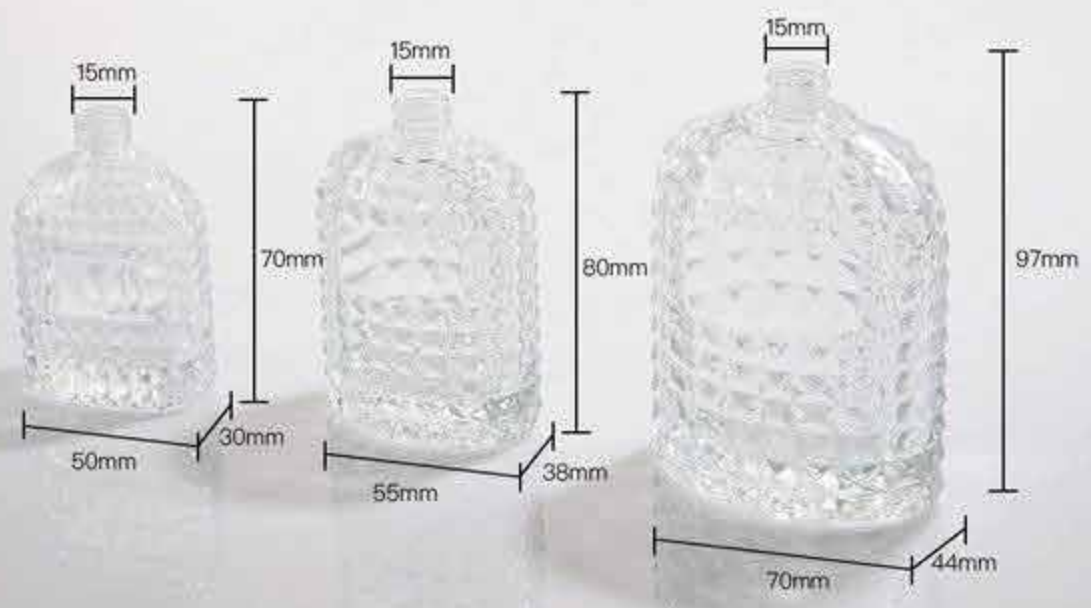

30ml 50ml
80ml

100ml
252g

Crimp bottles

Crimp bottles
50ml
100ml

Crimp bottles

30ml 50ml 100ml
screw bottles

30ml
121g

Crimp bottles