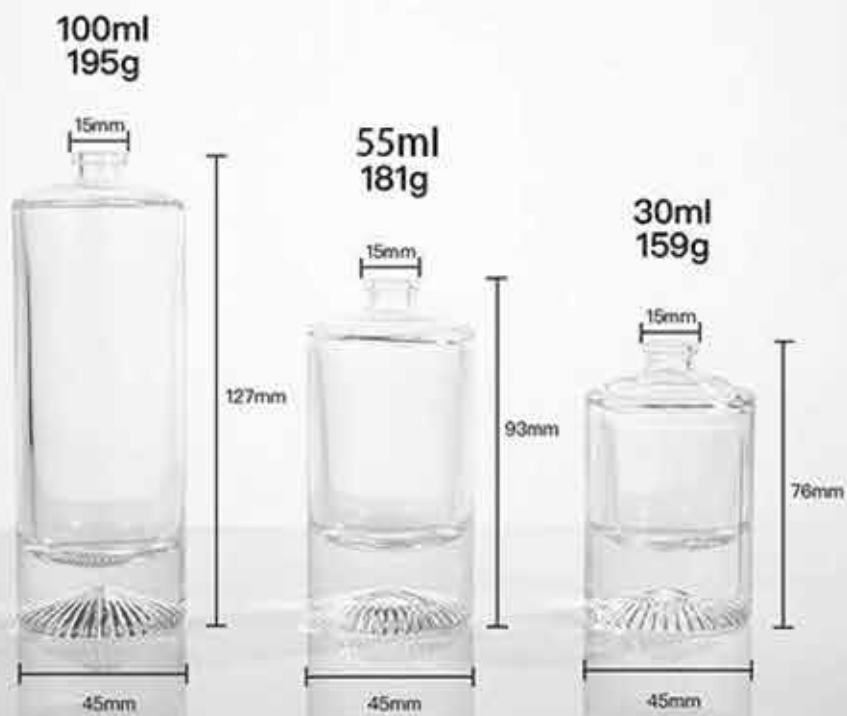

PERFUME BOTTLE

Crimp bottles

Crimp bottles

100ml
253g
54pcs/ctn
15kg/ctn
51*34*14cm

Crimp bottles

55ml
crimp bottle

55ml
222g

60pcs/14kg/ctn
SC1P6F0:45*30*12cm

30ml 50ml 100ml
crimp bottles

Crimp bottles

30ml

91mm

48mm

Crimp bottles

50ml
160g

101mm