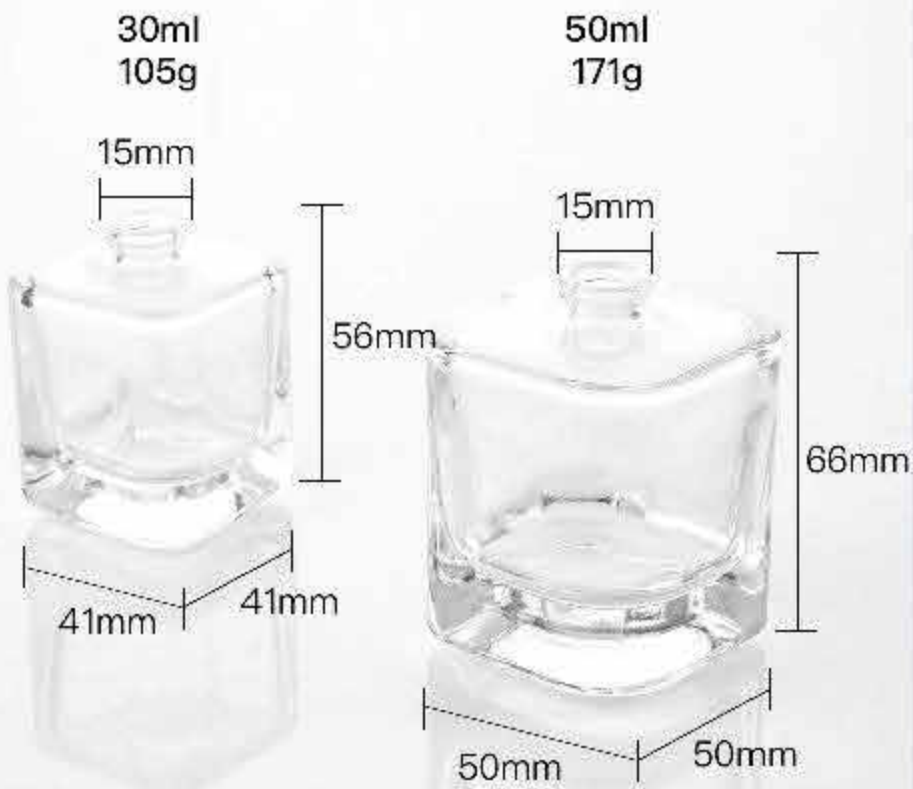

98g

15mm

129mm

27mm

79mm

100ml
crimp bottles

100ml
305g

15mm

43mm

115mm

68mm

25ml 50ml
100ml
crimp bottles

100ml
116g

30ml 50ml 100ml
crimp bottles

100ml
299g

50.5*36*9.5cm
35pcs/12kg/ctn