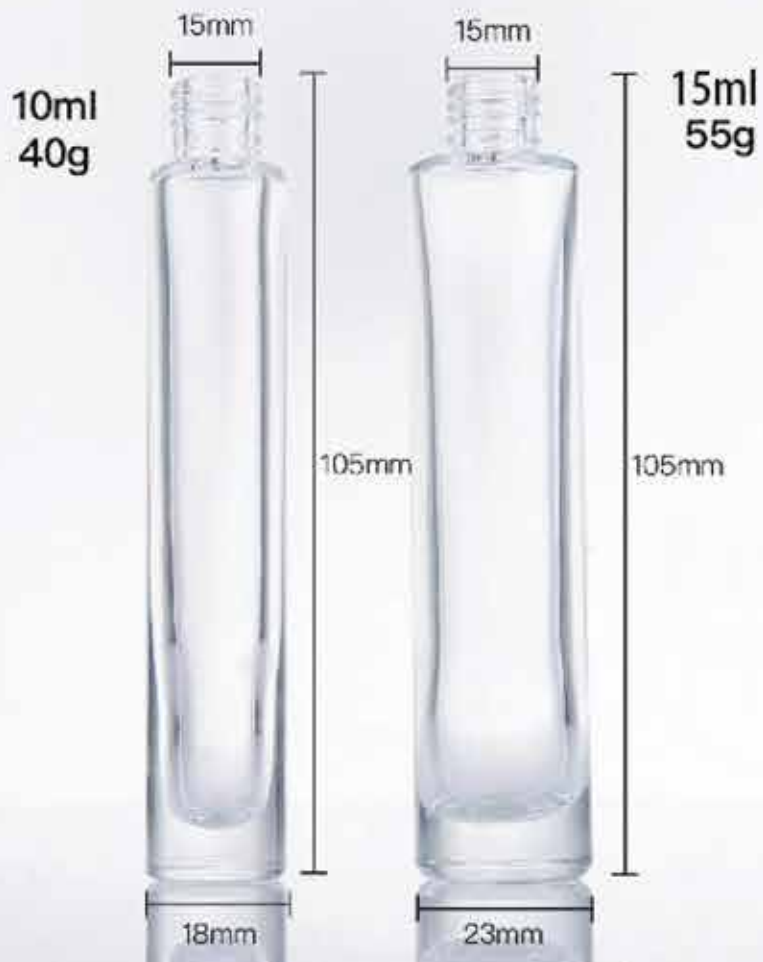

10ml 15ml
screw bottles