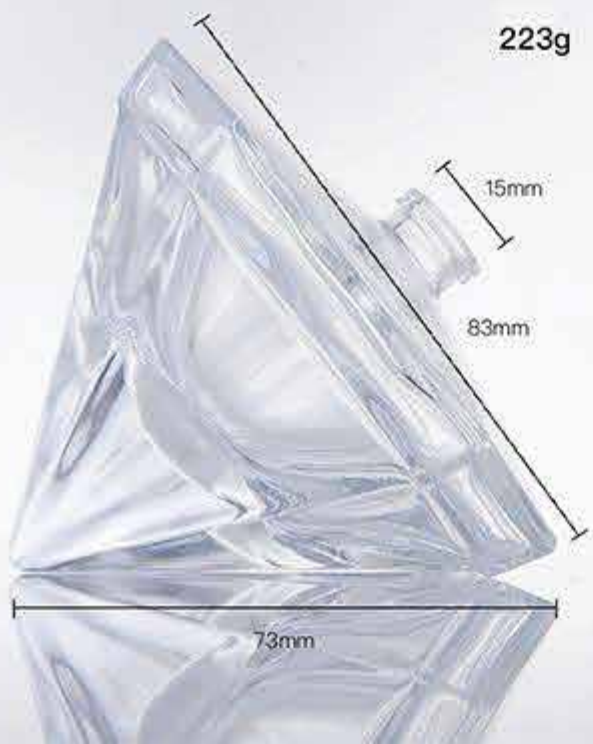

Crimp bottles
70ml