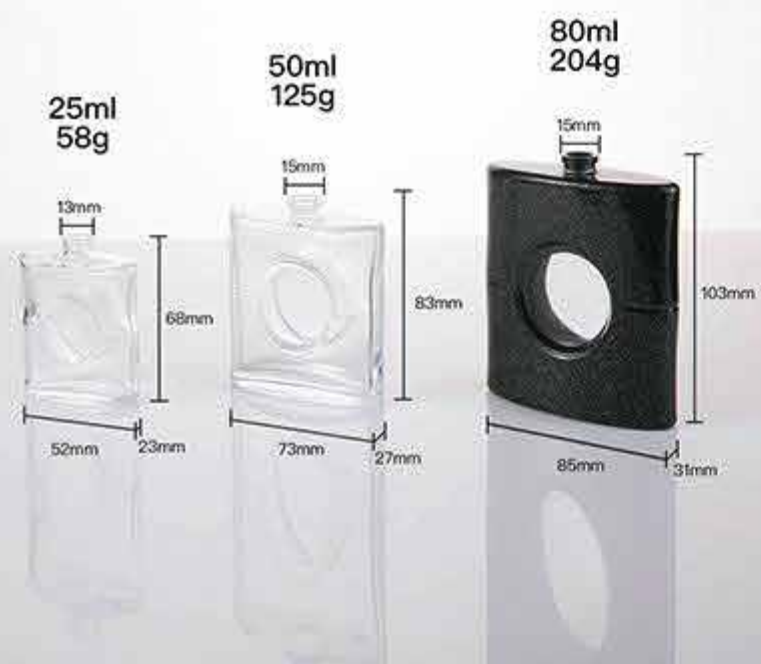

30ml 50ml
80ml

100ml
252g

Crimp bottles

Crimp bottles
50ml
100ml

Crimp bottles

30ml 50ml 100ml
screw bottles

30ml
121g

Crimp bottles

30ml

100ml

crimp bottles

65ml
180g

crimp bottles

Crimp bottles

75ml
317g

50.5*36*9.5cm
35pcs/12kg/ctn

Crimp bottles

Crimp bottles

Crimp bottles
70ml

Crimp bottles
100ml

Crimp bottles
80ml

Crimp bottles
50ml

Crimp bottles
100ml

100ml
258g

67mm

31mm

157mm

50ml
145g

133mm

54mm

26mm

Crimp bottles