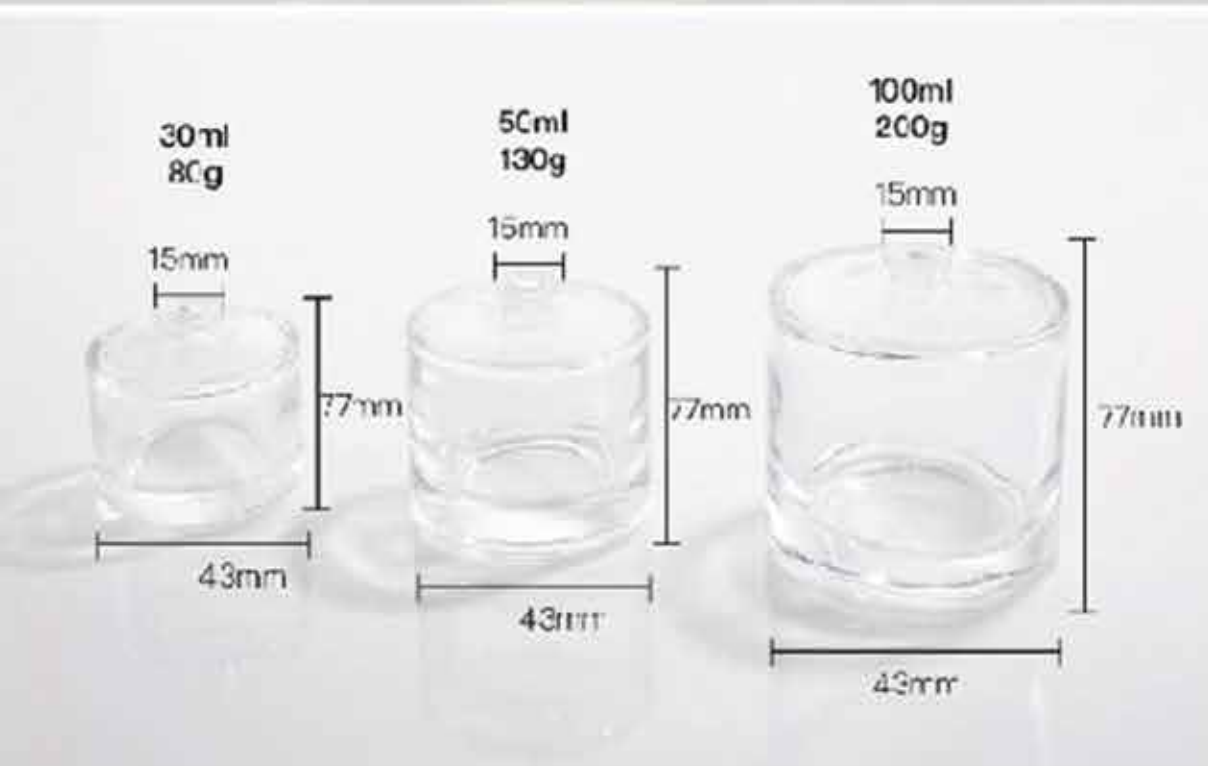

30ml 50ml 100ml
crimp bottles