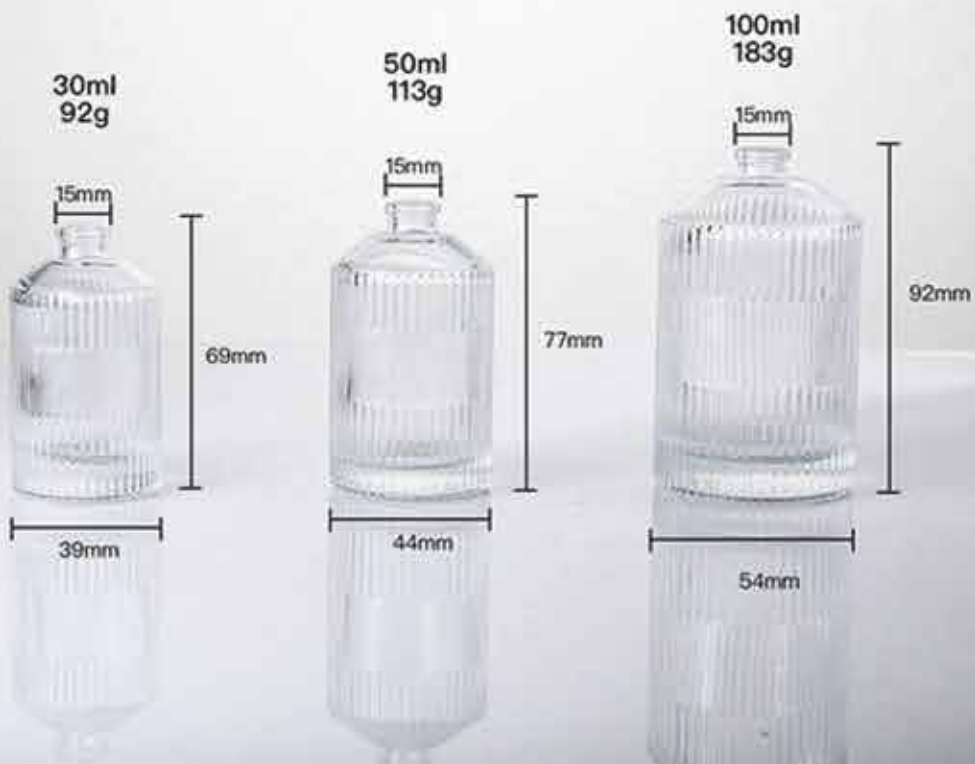

Crimp bottles
30ml 50ml 100ml