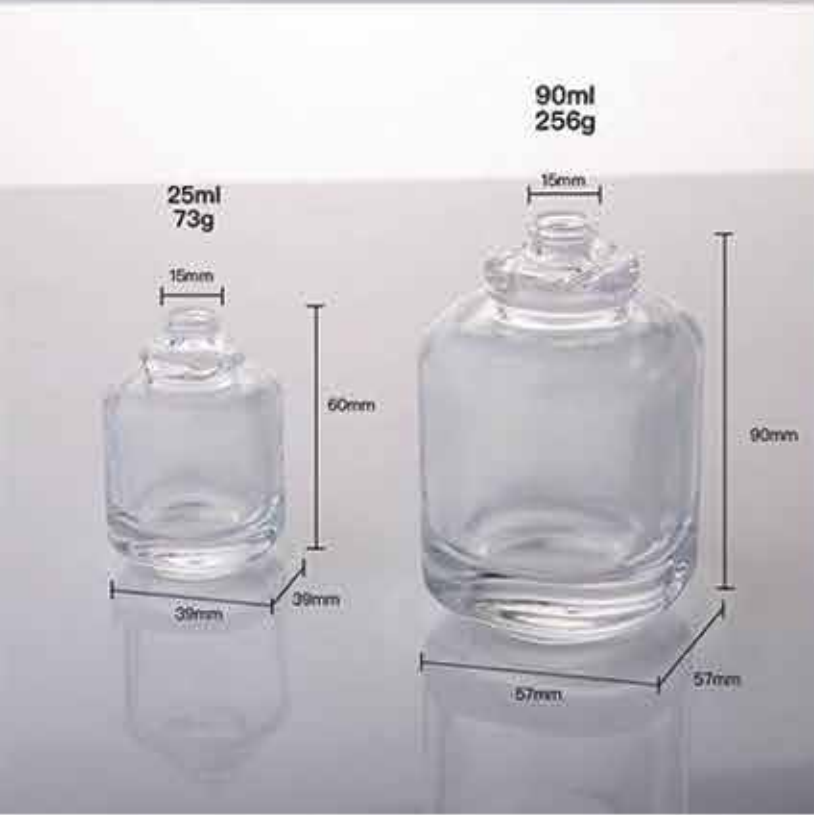

Crimp bottles
25ml 90ml