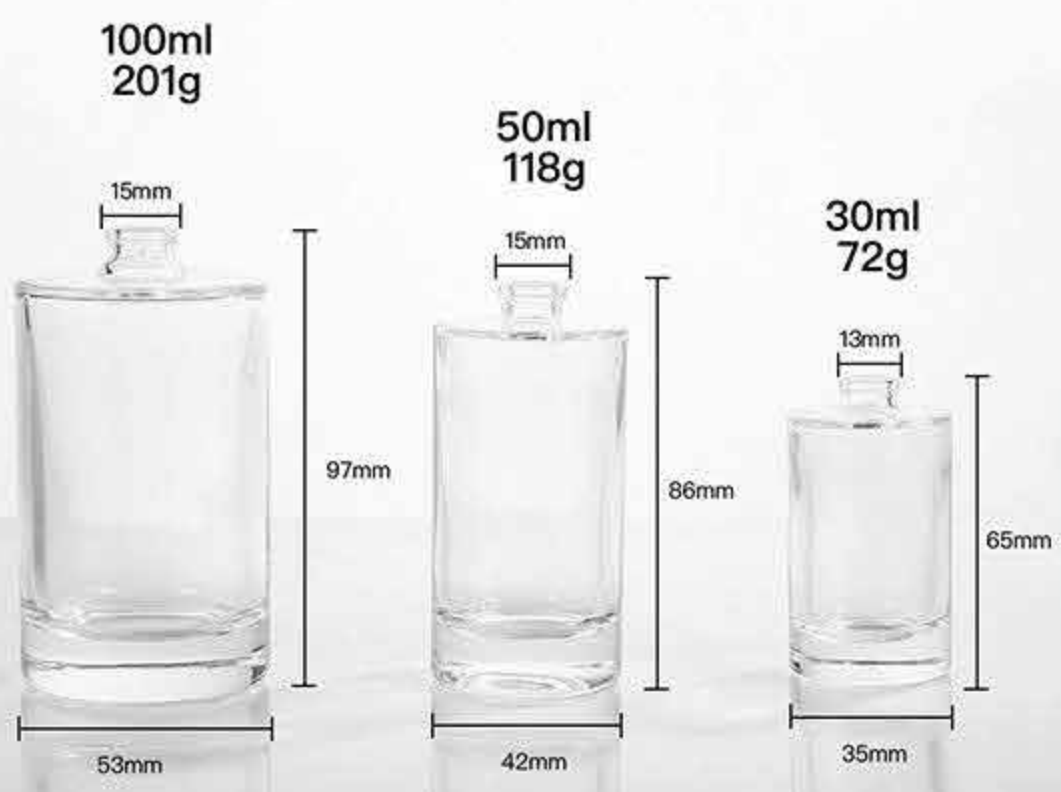

**50ml
135g**

77mm

52mm

52mm

**100ml
230g**

116mm

52mm

52mm

**Crimp bottles
50ml 100ml**

50ml 80ml
crimp bottles

80ml
153g

30ml 50ml 90ml
crimp bottles

90ml
319g

Crimp bottles

Screw bottles

Crimp bottles

80ml 220g
crimp bottles

88mm

117mm

67mm

48mm

Crimp bottles

30ml 50ml
75-80ml
crimp bottles.

Crimp bottles

64mm

84mm

Crimp bottles
50ml

100ml
381g

120mm

45mm

95mm

Crimp bottles