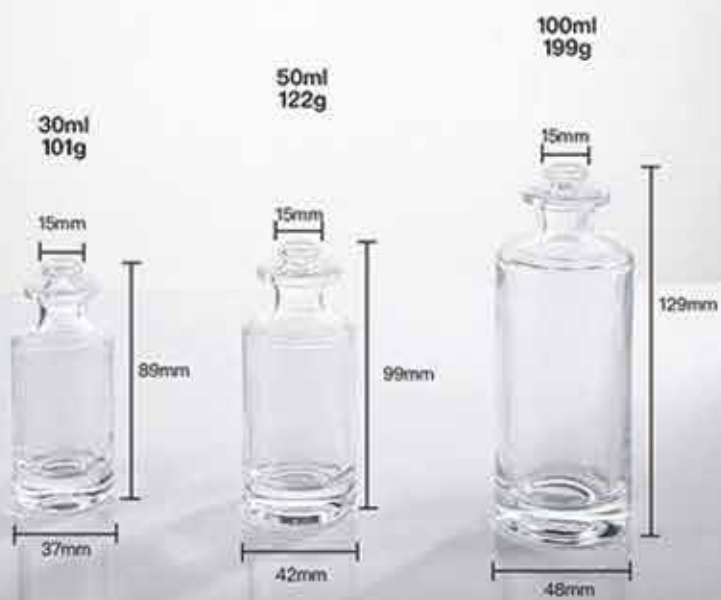

PERFUME BOTTLE

Crimp bottles

Crimp bottles

100ml
253g
54pcs/ctn
15kg/ctn
51*34*14cm

Crimp bottles

55ml
crimp bottle

55ml
222g

60pcs/14kg/ctn
SC1P6F0:45*30*12cm

Crimp bottles

80ml
285g

48pcs/14.5kg/ctn

Crimp bottles

30ml 50ml 100ml
crimp bottles

Crimp bottles
30ml 50ml 100ml

Crimp bottles
30ml 50ml

Crimp bottles
25ml 90ml

100ml
316g
53*30*13cm
45pcs/15.5kg/ctn

Crimp bottles

Crimp bottles
30ml 50ml 100ml

10ml
screw bottles

10ml
screw bottles

Crimp bottles
10ml 15ml

30ml 50ml 100ml
crimp bottles

Crimp bottles
30ml 50ml 100ml

30ml 50ml 100ml
crimp bottles

Crimp bottles

30ml

91mm

48mm

Crimp bottles

50ml
160g

101mm