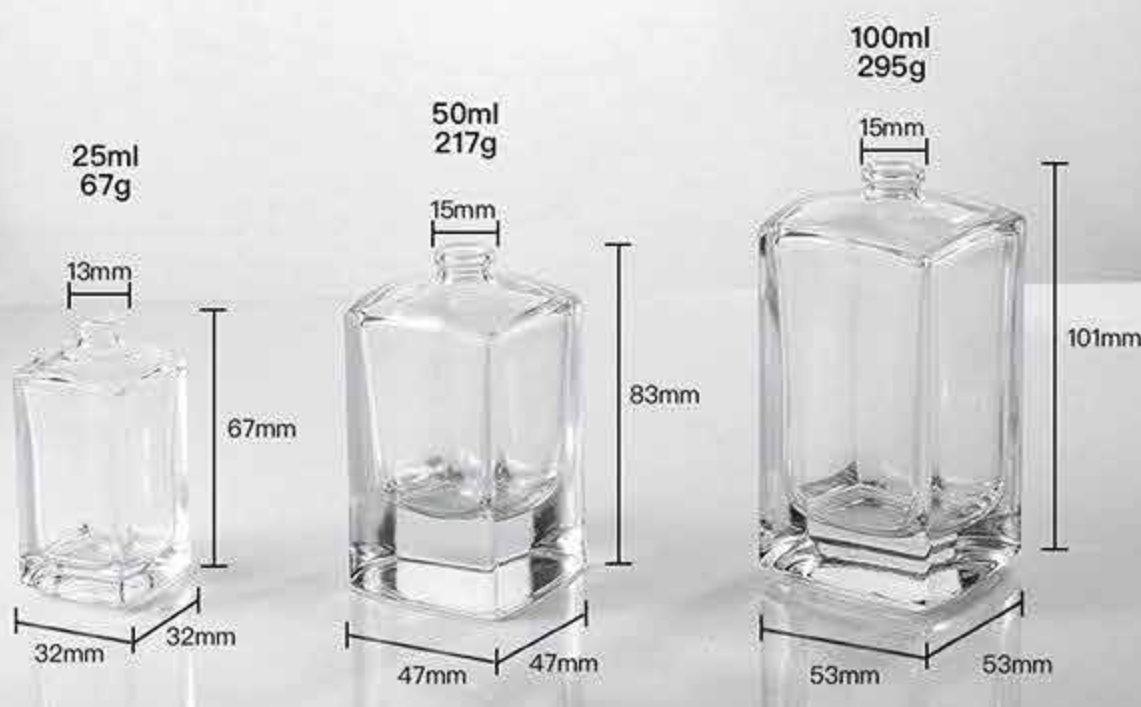

crimp bottles

100ml
260g

50ml
140g

Crimp bottles

Crimp bottles
30ml 50ml 100ml

35ml
Crimp bottles

Crimp bottles
18ml

Crimp bottles
35ml 50ml 100ml