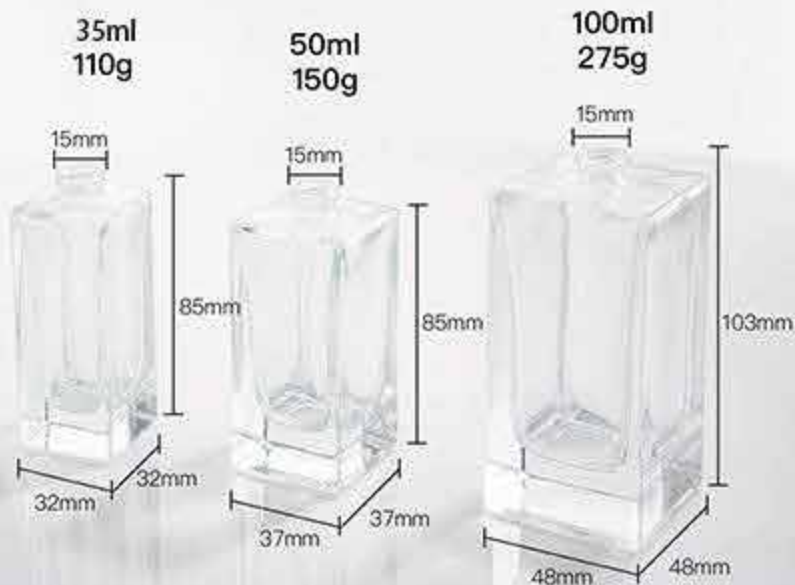

crimp bottles

100ml
260g

50ml
140g

Crimp bottles

Crimp bottles
30ml 50ml 100ml

35ml
Crimp bottles

Crimp bottles
18ml

Crimp bottles
35ml 50ml 100ml

Crimp bottles
30ml

Crimp bottles
30ml
50ml
100ml

100ml 280g
crimp bottle

87mm

107mm

58mm

58mm

Crimp bottles