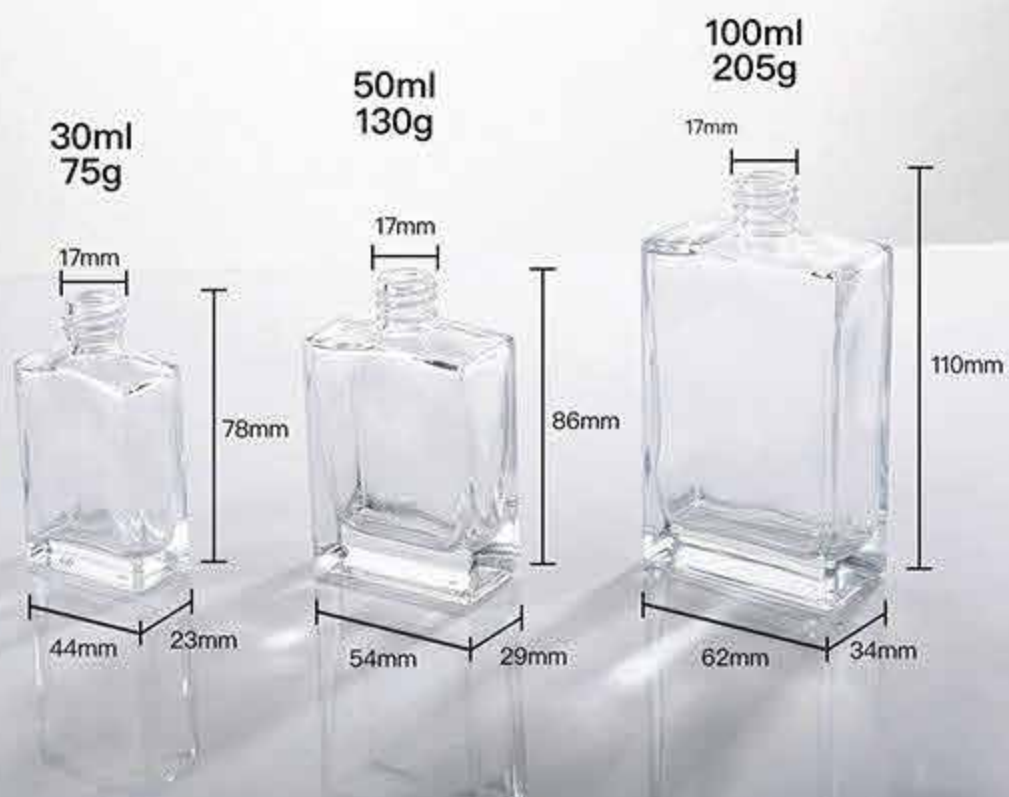

47mm

47mm

50ml
210g

101mm

Crimp bottles
30ml
50ml
100ml

15ml 30ml
screw bottles

30ml 50ml
Crimp bottles

30ml 50ml 100ml
screw bottles