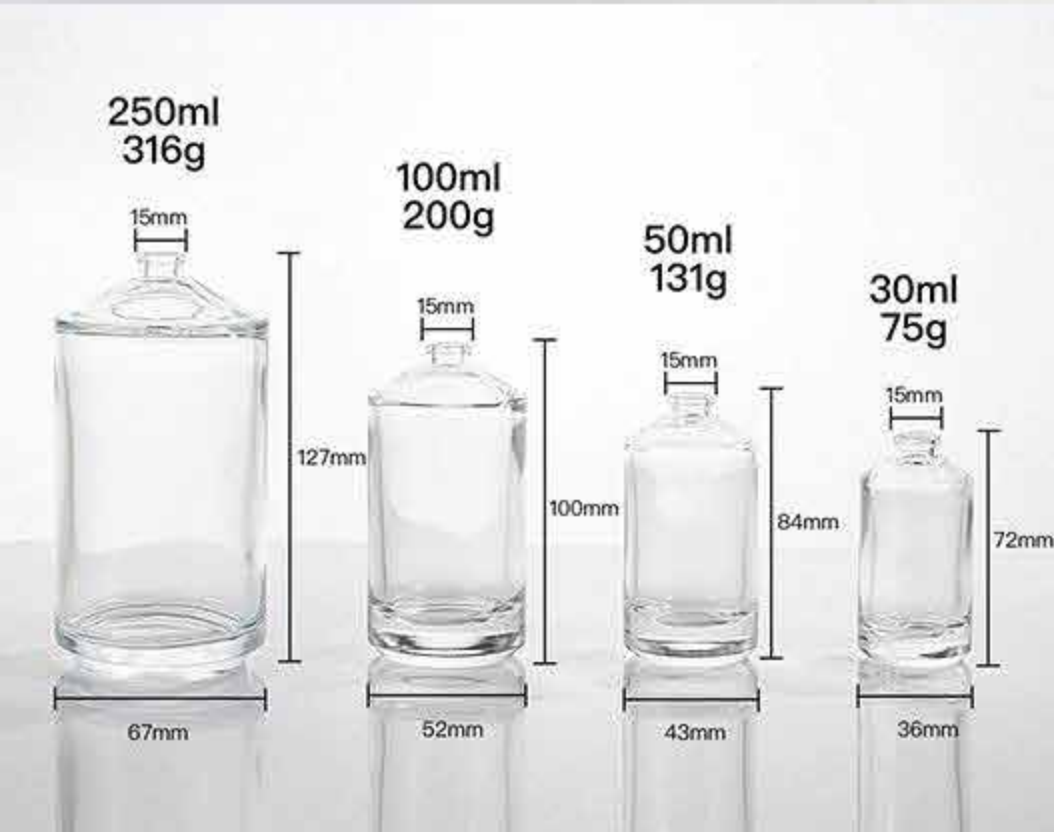

**50ml
135g**

77mm

52mm

52mm

**100ml
230g**

116mm

52mm

52mm

**Crimp bottles
50ml 100ml**

50ml 80ml
crimp bottles

80ml
153g

30ml 50ml 90ml
crimp bottles

90ml
319g

Crimp bottles

Screw bottles

Crimp bottles

80ml 220g
crimp bottles

88mm

117mm

67mm

48mm

Crimp bottles

30ml 50ml
75-80ml
crimp bottles.

Crimp bottles