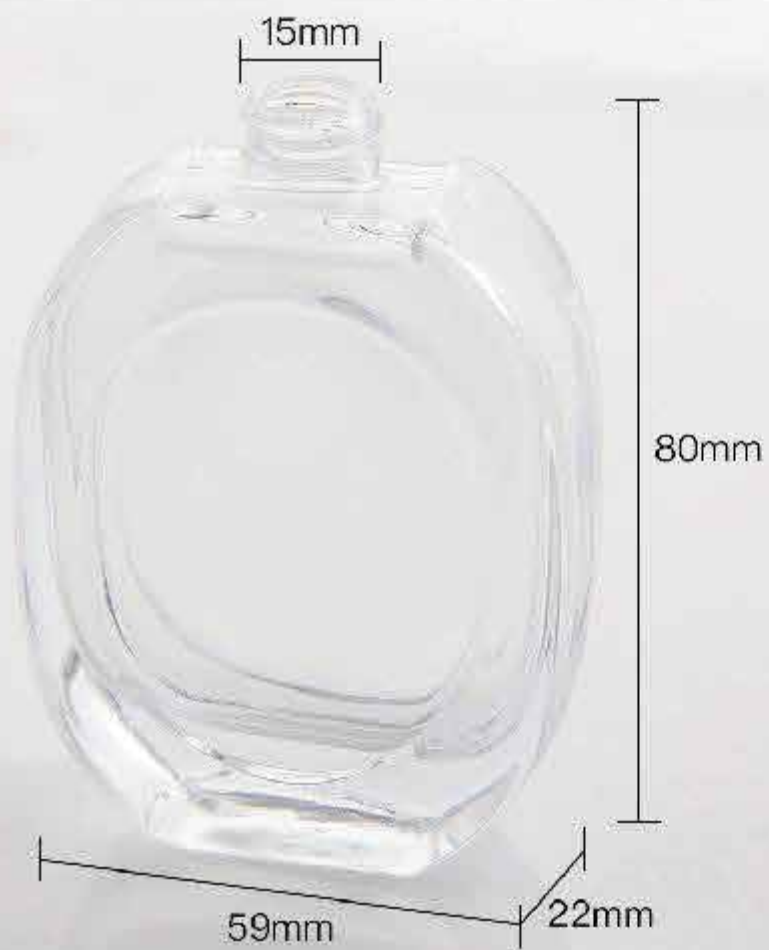

30ml 50ml
80ml
crimp bottles