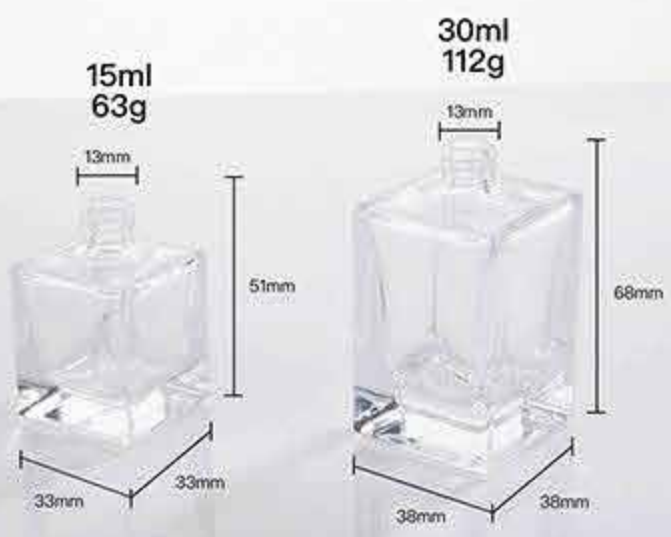

47mm

47mm

50ml
210g

101mm

Crimp bottles
30ml
50ml
100ml

15ml 30ml
screw bottles

30ml 50ml
Crimp bottles

30ml 50ml 100ml
screw bottles