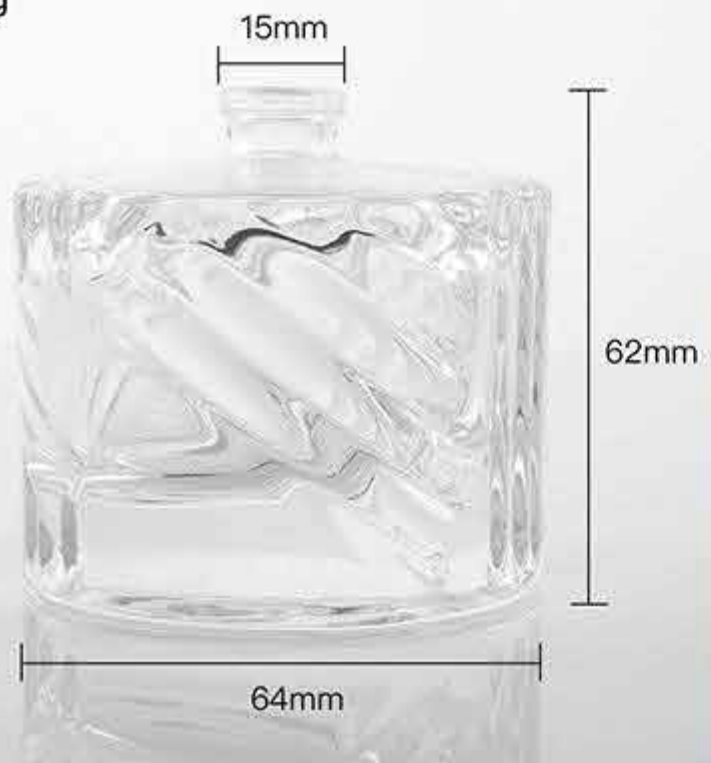

30ml 50ml 100ml
crimp bottles

30ml 50ml 100ml
screw bottles
crimp bottles

10ml 15ml
screw bottles

50ml
crimp bottles

50ml
222g

30ml 50ml 100ml
crimp bottles

100ml
222g

Crimp bottles
130ml

250ml 295g
crimp bottle

134mm

171mm

60mm

Crimp bottles
100ml
245g

130mm

53mm

Crimp bottles

80ml
315g

139mm

50mm

Crimp bottles

Crimp bottles
100ml

Crimp bottles

100ml 250g
crimp bottle

84mm

**50ml
135g**

77mm

52mm

52mm

**100ml
230g**

116mm

52mm

52mm